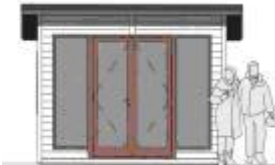

### Hayden Garden Office Range

Deluxe  
£6,247

Deluxe self build  
£4,416

Classic  
£5,739

Classic self build  
£3,939

### Hayden Garden Studio Range

Deluxe  
£6,408

Deluxe self build  
£4,610

Classic  
£5,985

Classic self build  
£4,185