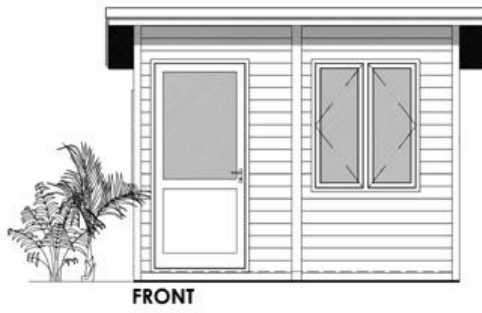

The Hayden Garden Office Range

Hayden Garden Office Deluxe